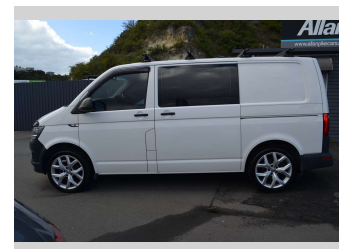

2017 Volkswagen T6 TRANSPORTER SWB 2.0D

Purchase Price **\$19,995**
Includes GST, Registration & Licensing

Finance may be available on this vehicle. Ask one of our friendly staff for more information.

Gain peace of mind with Mechanical Breakdown Insurance. **Ask us how.**

Top features

- » NZ New
- » Tow Bar

Body Style
4 door, Van

Odometer
171,000 km

Engine
1968 cc, Internal Combustion

Fuel Type
Diesel

Transmission
6-Speed Manual, 2WD

Wheels
19", Factory Alloys

VIN
WV1ZZZ7HZHH033576

Interior
Black, Cloth

Safety

Based on 2025 VSRR rating

Reg No.
MYG933

Ext Colour
White

History
NZ New, 9 owners

Seats
3 seats, Cloth