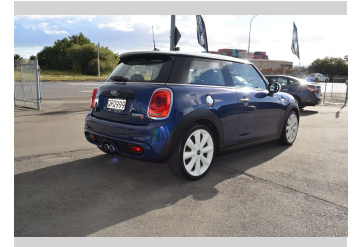

2017 BMW Mini Cooper S

Purchase Price

\$14,995

Includes GST, Registration & Licensing

Finance may be available on this vehicle. Ask one of our friendly staff for more information.

Gain peace of mind with Mechanical Breakdown Insurance. **Ask us how.**

Top features

None Listed

Body Style

2 door, Hatchback

Odometer

102,000 km

Engine

1998 cc, Internal Combustion

History

Ex-Overseas, 2 owners

Seats

4 seats, Cloth

CO2 Emissions

★★★★☆

153 grams/km

Energy Economy