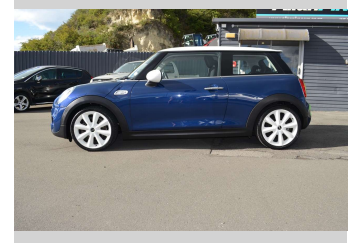

2017 BMW Mini Cooper S

Purchase Price

\$14,995

Includes GST, Registration & Licensing

Finance may be available on this vehicle. Ask one of our friendly staff for more information.

Gain peace of mind with Mechanical Breakdown Insurance. **Ask us how.**

Top features

None Listed

Body Style

2 door, Hatchback

Odometer

102,000 km

Engine

1998 cc, Internal Combustion